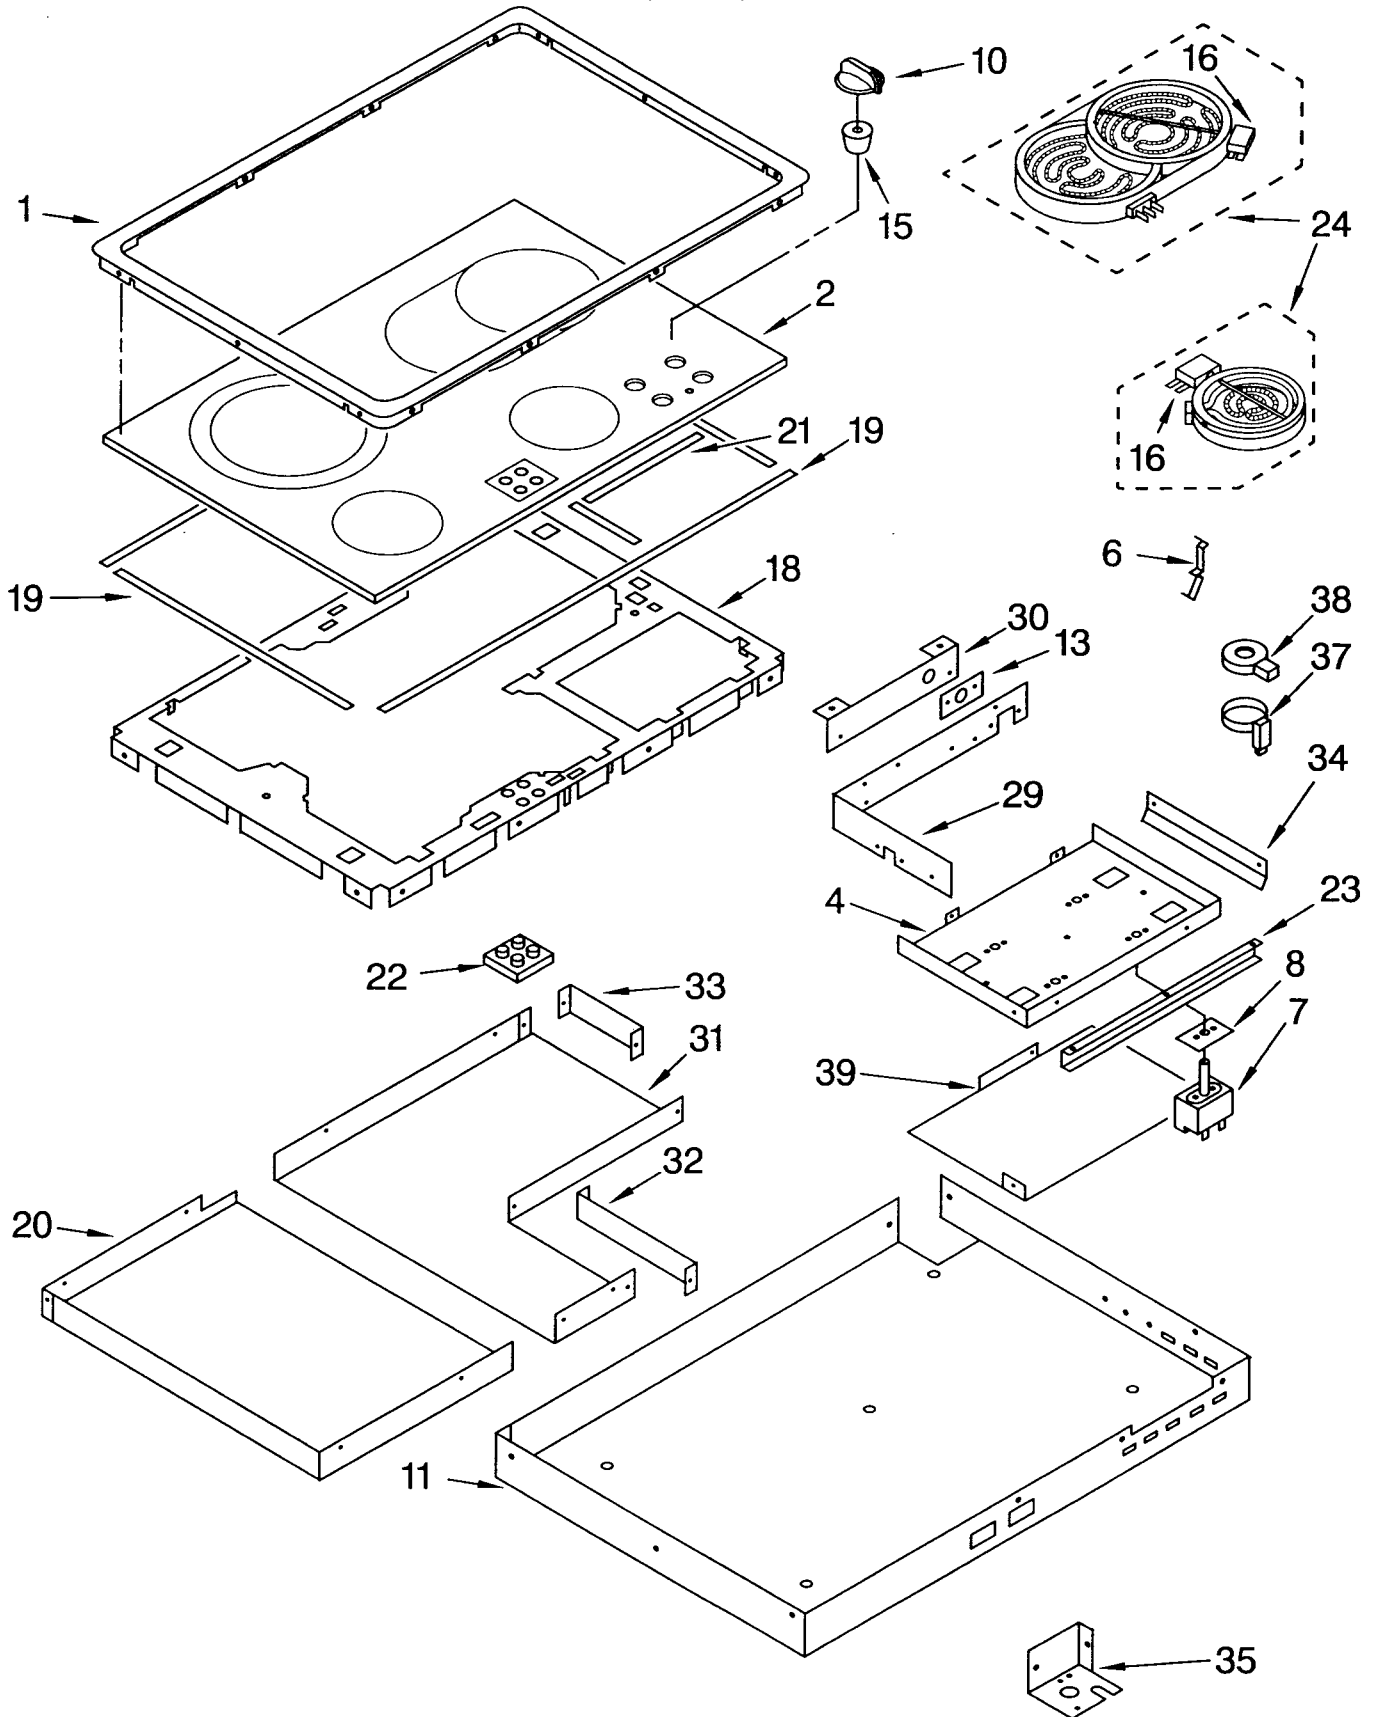

KitchenAid

COOKTOP PARTS

For Models: KECC507BBL1, KECC507BWH1, KECC507BAL1
(Black) (White) (Almond)

30" ELECTRIC
BUILT-IN
COOKTOP

NOTE: The screws and nuts required to attach a part are listed immediately following that part.

1		Trim Ring, Cooktop
	3187744	Black
	3187745	White
	3187746	Almond
2		Cooktop, Glass
	3187814	Black
	3187815	White
	3188895	Almond
4	3188101	Bracket, Switch Mounting
6	3189165	Spring Locator (8)
	246119	Screw (8)
7		Switch, Infinite
	3188755	Use W/2400W Left Rear Burner
	3188755	Use W/2200W Right Rear Burner
	3148970	Use W/1500W Right Front Burner
	3148969	Use W/1200 W Left Front Burner
8	3183956	Seal, Switch Shaft
	311865	Screw
10		Knob, Control (4)
	9750372FF	Black
	9750372FW	White
	9750372FT	Almond
11	3188754	Box, Burner
13	3188533	Grommet
	4159456	Screw
15	3182435	Seal, Switch (4)
16		Switch, Limiter
	3189667	Use W/3189655 L.F. Element
	3189668	Use W/3189656 R.F. Element
	3190247	Use W/3189901 R.R. Element
	3190441	Use W/3189899 L.R. Element
18	3189802	Plate, Backer
19		Seal, Silicone
	3185589	Small (2)
	3185590	Large (2)
20	3187753	Shield, Heat
	4159456	Screw
21	3188852	Seal, Silicone
22	3189753	Lamp, Hot Surface Indicator
	4168863	Screw
23	3189152	Bracket, Stiffening
	4159456	Screw
24		Element, Surface (Includes # 16)
	3189655	1200W Left Front
	3189656	1500W Right Front
	3189901	2200W Right Rear
	3189899	2400W Left Rear
29	3188844	Shield, Heat
	4159456	Screw
30	3189174	Bracket
	4159456	Screw
31	3188102	Shield, Heat
32	3188158	Plate, Interior
	4159456	Screw

WIRING HARNESS PARTS
For Models: KECC507BBL1, KECC507BWH1, KECC507BAL1
(Black) (White) (Almond)

1	3189754	Wiring Harness Surface Unit
2	3179589	Tie, Wire

FOLLOWING PARTS NOT ILLUSTRATED

LITERATURE PARTS

LIT3189330	Installation Instructions
LIT3190370	Wiring Diagram
LIT4454475	Use & Care Guide